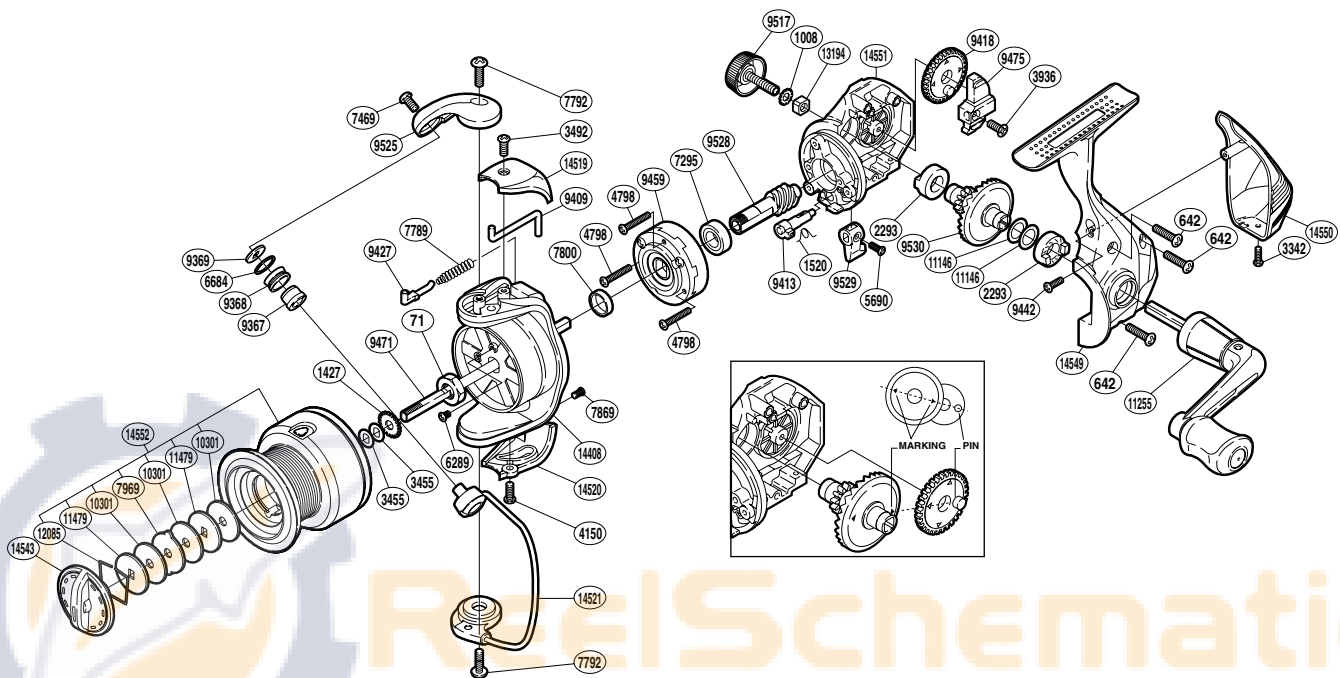

SHIMANO

ALIVIO

ALV-3000SFC

(1SG703103G)

Please note that the number of adjusting washers may not be the same as shown in the exploded views. (Adjustment will vary with each individual product.)

Part No.	Description	Part No.	Description	Part No.	Description
RD 0071	Rotor Nut	RD 7792	Screw	RD 9529	Anti-Reverse Lever
RD 0642	Screw	RD 7800	Rotor Ring	RD 9530	Drive Gear
RD 1008	Handle Lock Washer	RD 7869	Screw	RD10301	Drag Washer
RD 1427	Spool Support	RD 7969	Eared Washer	RD11146	Washer
RD 1520	Anti-Reverse Cam Spring	RD 9367	Line Roller Bushing	RD11255	Handle Assembly
RD 2293	Drive Gear Bushing	RD 9368	Line Roller	RD11479	Key Washer
RD 3342	Screw	RD 9369	Line Roller Washer	RD12085	Drag Washers Retainer
RD 3455	Spool Washer	RD 9409	Bail Trip Lever	RD13194	Handle Screw Lock
RD 3492	Screw	RD 9413	Anti-Reverse Cam	RD14408	Rotor
RD 3936	Screw	RD 9418	Oscillating Gear	RD14519	Bail Spring Cover
RD 4150	Screw	RD 9427	Bail Spring Guide	RD14520	Bail Hold Support Guard
RD 4798	Screw	RD 9442	Screw	RD14521	Bail Assembly
RD 5690	Screw	RD 9459	Roller Clutch Assembly	RD14543	Drag Knob
RD 6289	Screw	RD 9471	Main Shaft	RD14549	Side Cover
RD 6684	Line Roller Spacer	RD 9475	Oscillating Slider	RD14550	Rear Protector
RD 7295	Ball Bearing	RD 9517	Handle Screw Cap	RD14551	Body
RD 7469	Screw	RD 9525	Bail Arm	RD14552	Spool Assembly
RD 7789	Bail Spring	RD 9528	Pinion Gear		